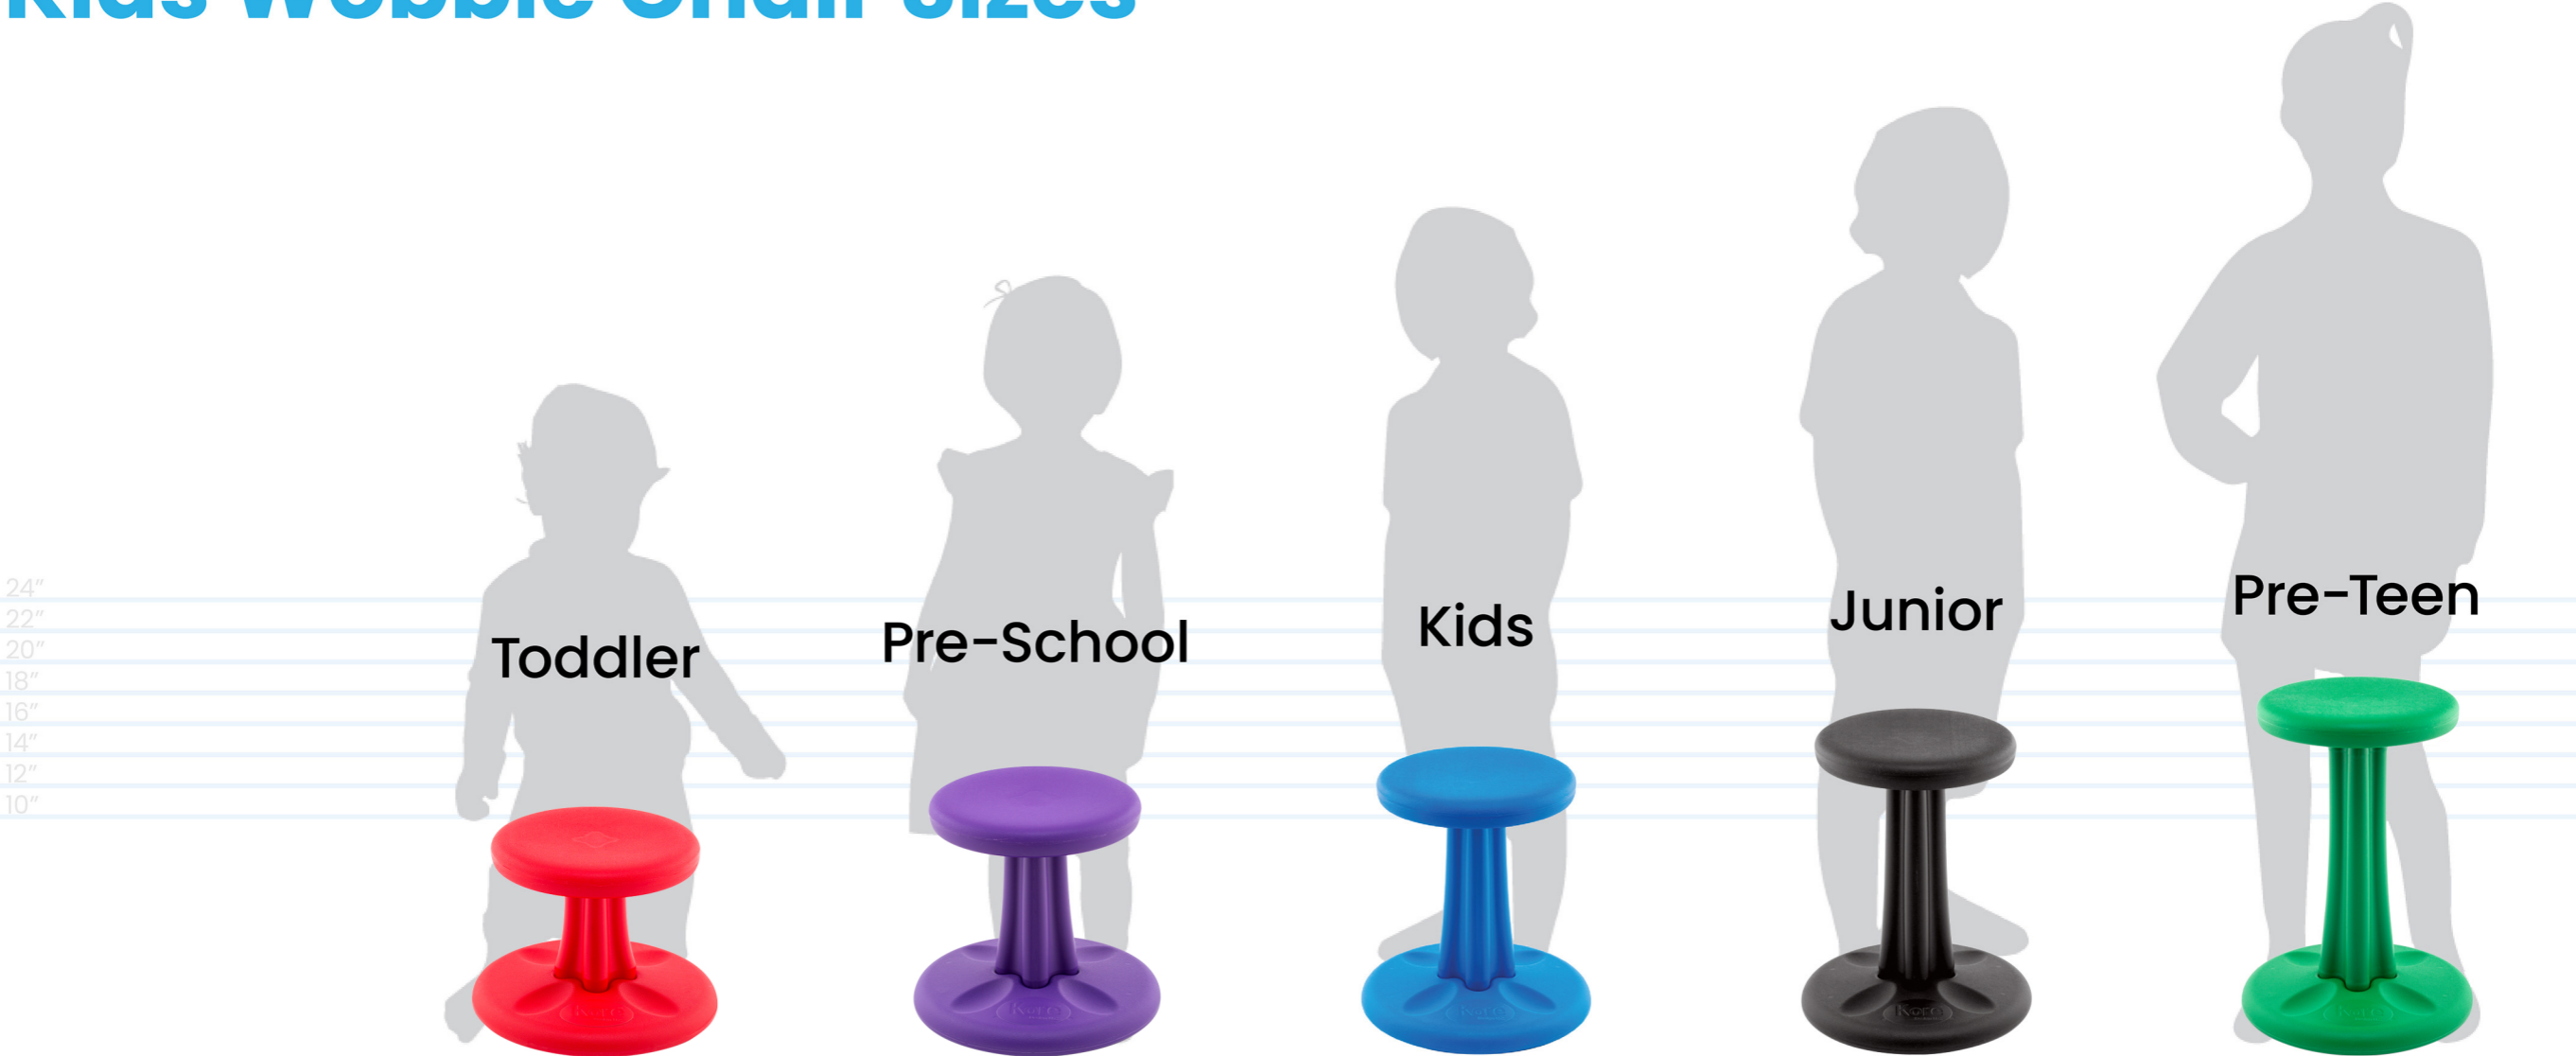

# Kids Wobble Chair Sizes

**Chair Height (in)**

Chair Height (cm)

*Suggested:*

Child height (in)

Child age

**10"**

25.5 cm

33"-38"

2.5-3

**12"**

30 cm

40"-43"

4-5

**14"**

35.5 cm

45"-48"

6-7

**16"**

40 cm

50"-53"

8-9

**18.7"**

47.5 cm

54"-57"

10-11